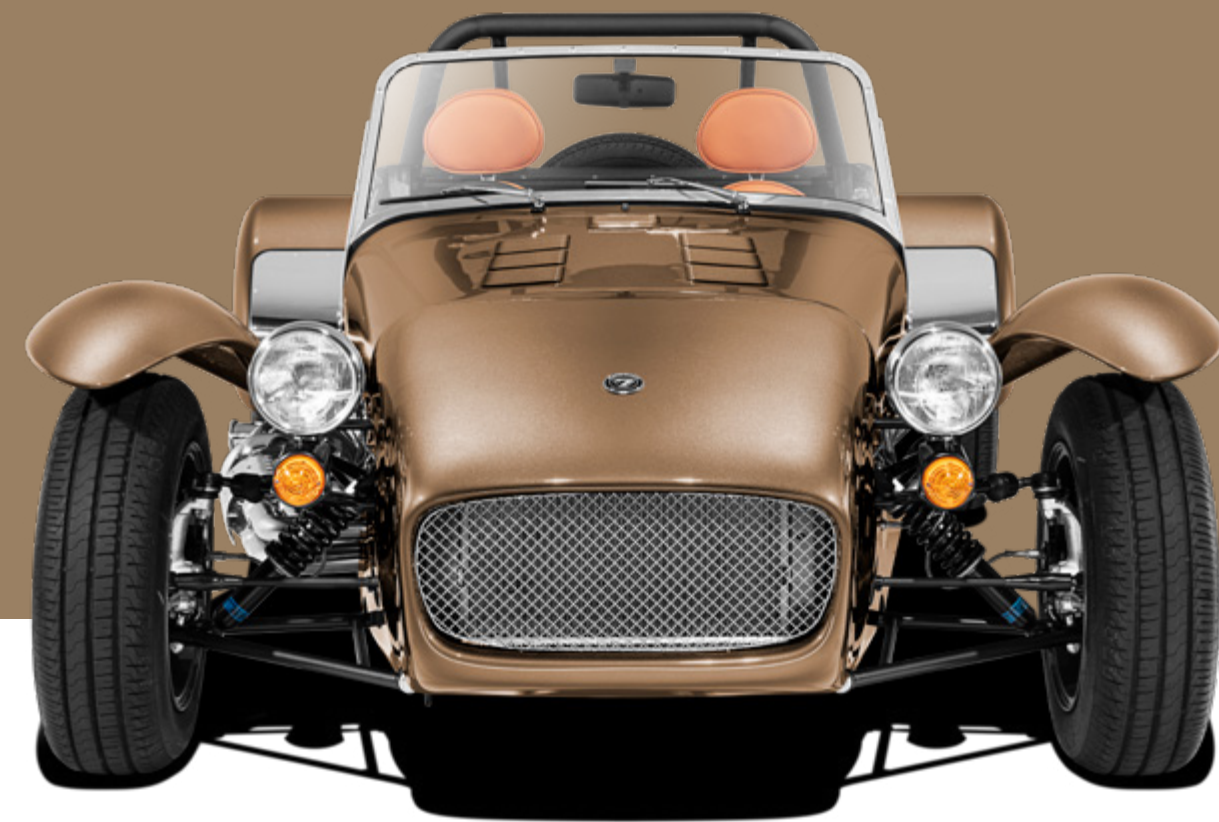

SUPER SEVEN

CATERHAM

AN ICON REMASTERED.

It's been said that the classics never go out of style. That they simply lay dormant, waiting for the right time to be rediscovered.

It's not for us to say how accurate that may be. All we know for sure is that the *true* icons of this world have the power of reinvention.

So as we welcome a familiar face back in to our stable we do so with the same spirit of reinvention that defined the 1961 original. Except this time round the Super Seven has chosen to become the ultimate expression of Caterham heritage. Remastered in two variants for a brand new generation of driving enthusiasts to discover and enjoy for themselves.

NOSTALGIA. IT ISN'T WHAT IT WAS.

It may look familiar but we can assure you that the new Super Seven is anything but a tribute act. This is vintage re-imagined for the here and now.

Bold styling captures the essence of “retro” without becoming kitsch, or getting tied up in the clichés of rose-tinted nostalgia. And from behind the wheel you’ll find a car packed full of the same technical know-how and drivability that defines every Seven we build.

SUPER SEVEN 2000

180 BHP | **0-60 4.8s** | **130 MPH**

available as standard or large chassis

ELEVEN EXCLUSIVE PAINT OPTIONS

Racing Green

Caribbean Blue

Tuscany Red

Saxony Grey